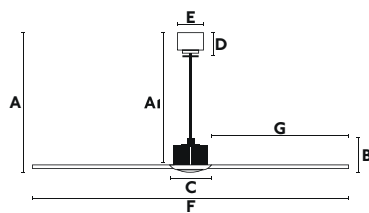

A	A1
640/25.2"	630/24.8"
B	C
180/7.09"	160/6.3"
D	E
60/2.4"	130/5.12"
F	G
Ø1280/50.4"	555/21.85"
Downrod L	Downrod Ø
100-200-460/3.94"	26/1.02"

*Order your Smart Fan with the reference of the fan finished in WP and add the reference 34150 of the gear. The price of the gear is with PRO35 discount.