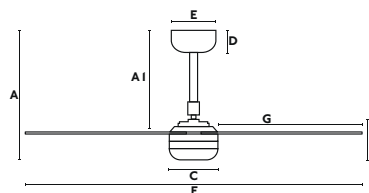

A	A1
235/9.25"	173/6.81"
B	C
77/3.03"	120/4.72"
D	E
60/2.4"	130/5.12"
F	G
ø900/35.4"	441/17.36"
Downrod L	Downrod ø
101/3.98"	26/1.02"

*Order your Smart Fan with the reference of the fan finished in WP and add the reference 34151-06 of the gear. The price of the gear is with PRO35 discount.