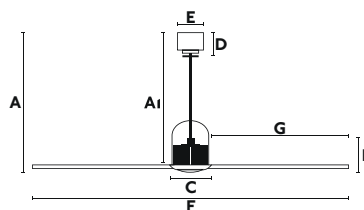

A	A1
450/17.72"	420/16.54"
B	C
	160/6.3"
D	E
60/2.4"	130/5.12"
F	G
ø1280/50.4"	555/21.85"
Downrod L	Downrod ø
100-200-460/3.94"	26/1.02"

*Order your Smart Fan with the reference of the fan finished in WP and add the reference 34150 of the gear. The price of the gear is with PRO35 discount.