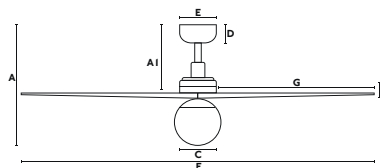

A	A1
330/12.99"	212/8.35"
B	C
231/9.09"	100/3.94"
D	E
60/2.4"	130/5.12"
F	G
ø1250/49.2"	620/24.41"
Downrod L	Downrod ø
100/3.94"	26/1.02"

*Order your Smart Fan with the reference of the fan finished in WP and add the reference 34150-41 of the gear. The price of the gear is with PRO35 discount.