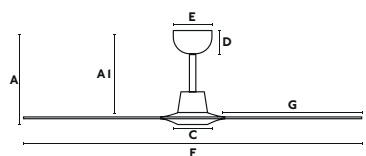

A	A1
280/11.02"	215/8.46"
B	C
130/5.12"	170/6.69"
D	E
50/2"	148/5.83"
F	G
ø1520/59.8"	750/29.53"
Downrod L	Downrod ø
152/5.98"	21/0.83"

*Order your Smart Fan with the reference of the fan finished in WP and add the reference 34150-05 of the gear. The price of the gear is with PRO35 discount.