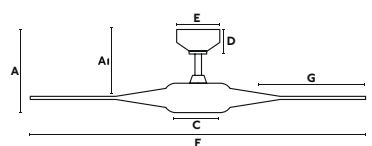

A	A1
260/10.24"	200/7.87"
B	C
90/3.54"	200/7.87"
D	E
55/2.2"	140/5.51"
F	G
ø1370/53.9"	585/23.03"
Downrod L	Downrod ø
114/4.49"	21/0.83"

*Order your Smart Fan with the reference of the fan finished in WP and add the reference 34150-11 of the gear. The price of the gear is with PRO35 discount.