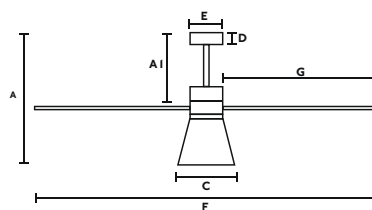

A	A1
430/16.93"	270/10.63"
B	C
219/8.62"	123/4.84"
D	E
60/2.4"	130/5.12"
F	G
Ø1320/52"	635/25"
Downrod L	Downrod Ø
100-200/3.94"	26/1.02"

*Order your Smart Fan with the reference of the fan finished in WP and add the reference 34151-37 of the gear. The price of the gear is with PRO35 discount.