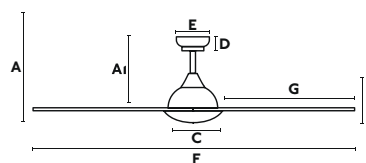

A	A1
320/12.6"	260/10.24"
B	C
200/7.87"	220/8.66"
D	E
70/2.8"	170/6.69"
F	G
ø1320/52"	590/23.23"
Downrod L	Downrod ø
127-245/5"	21/0.83"

*Order your Smart Fan with the reference of the fan finished in WP and add the reference 34150-22 of the gear. The price of the gear is with PRO35 discount.