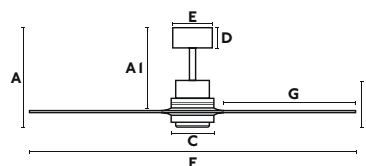

A	A1
340/13.39"	300/11.81"
B	C
110/4.33"	
D	E
65/2.6"	150/5.91"
F	G
ø1070/42.1"	460/18.11"
Downrod L	Downrod ø
153/6.02"	21/0.83"

*Order your Smart Fan with the reference of the fan finished in WP and add the reference 34150-34 of the gear. The price of the gear is with PRO35 discount.