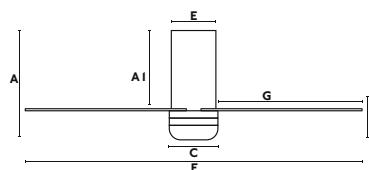

A	A1
230/9.06"	142/5.59"
B	C
142/5.59"	124/4.88"
D	E
142/5.6"	112/4.41"
F	G
ø900/35.4"	441/17.36"

*Order your Smart Fan with the reference of the fan finished in WP and add the reference 34151-06 of the gear. The price of the gear is with PRO35 discount.