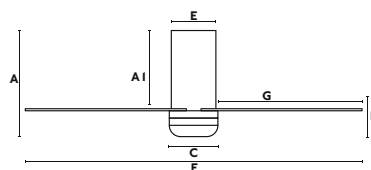

A	A1
203/7.99"	142/5.59"
B	C
142/5.59"	124/4.88"
D	E
142/5.6"	112/4.41"
F	G
ø900/35.4"	441/17.36"

*Order your Smart Fan with the reference of the fan finished in WP and add the reference 34151-06 of the gear. The price of the gear is with PRO35 discount.