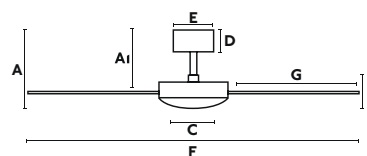

A	A1
310/12.2"	246/9.69"
B	C
80/3.15"	248/9.76"
D	E
60/2.4"	150/5.91"
F	G
ø1320/52"	540/21.26"
Downrod L	Downrod ø
152/5.98"	26/1.02"

*Order your Smart Fan with the reference of the fan finished in WP and add the reference 34150-31 of the gear. The price of the gear is with PRO35 discount.