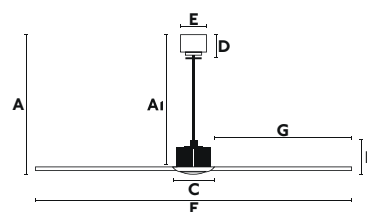

A	A1
390/15.35"	380/14.96"
B	C
180/7.09"	160/6.3"
D	E
55/2.2"	130/5.12"
F	G
ø810/31.9"	358/14.09"
Downrod L	Downrod ø
100-200/3.94"	26/1.02"

*Order your Smart Fan with the reference of the fan finished in WP and add the reference 34150-02 of the gear. The price of the gear is with PRO35 discount.