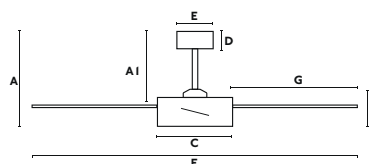

A	A1
291/11.46"	220/8.66"
B	C
136/5.35"	
D	E
60/2.4"	150/5.91"
F	G
ø1320/52"	542/21.34"
Downrod L	Downrod ø
152/5.98"	26/1.02"