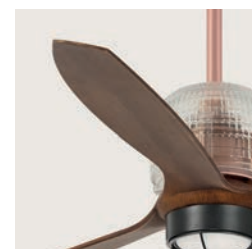

Aesthetic glass

Material	Body Steel+Glass	Power	16W
	Blades PC	Lumen Output	709lm
W	4-6-9-13-22-32	Light Source	SMD LED 3000K
RPM	51-77-103-129-155-185	CRI	>80
Airflow	145.66 m3 min	Driver incl.	Yes
V/Hz	220V-240V/50-60Hz	Material Diff	Glass
Incl. downrod	100-200-460 mm		
Opt. downrod	Page 282