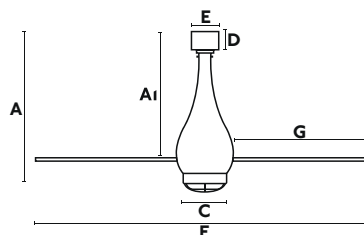

A	A1
484/19.06"	420/16.54"
B	C
420/16.54"	160/6.3"
D	E
60/2.4"	130/5.12"
F	G
ø1280/50.4"	555/21.85"
Downrod L	Downrod ø
460/18.11"	26/1.02"

*Order your Smart Fan with the reference of the fan finished in WP and add the reference 34150 of the gear. The price of the gear is with PRO35 discount.