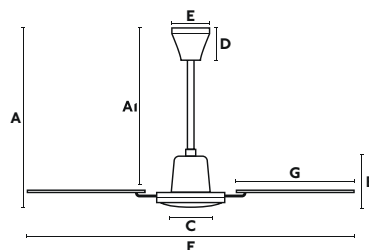

A	A1
600/23.62"	500/19.69"
B	C
160/6.3"	200/7.87"
D	E
60/2.4"	130/5.12"
F	G
ø1400/55.1"	590/23.23"
Downrod L	Downrod ø
510/20.08"	21/0.83"