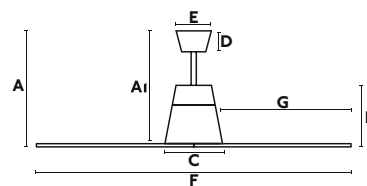

A	A1
390/15.35"	355/13.98"
B	C
210/8.27"	200/7.87"
D	E
55/2.2"	130/5.12"
F	G
ø1270/50"	530/20.87"
Downrod L	Downrod ø
153/6.02"	21/0.83"

*Order your Smart Fan with the reference of the fan finished in WP and add the reference 34150-18 of the gear. The price of the gear is with PRO35 discount.