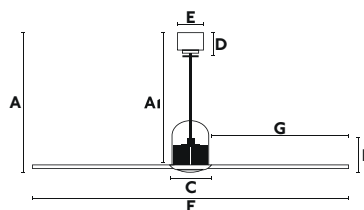

A	A1
640/25.2"	630/24.8"
B	C
180/7.09"	160/6.3"
D	E
60/2.4"	130/5.12"
F	G
100-200-460/50.4"	555/21.85"
Downrod L	Downrod ϕ
100-200-460/3.94"	26/1.02"

*Order your Smart Fan with the reference of the fan finished in WP and add the reference 34150 of the gear. The price of the gear is with PRO35 discount.