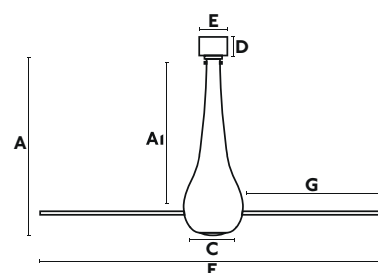

A	A1
640/25.2"	760/29.92"
B	C
630/24.8"	160/6.3"
D	E
60/2.4"	130/5.12"
F	G
ø1280/50.4"	555/21.85"
Downrod L	Downrod ø
460/18.11"	26/1.02"

*Order your Smart Fan with the reference of the fan finished in WP and add the reference 34150 of the gear. The price of the gear is with PRO35 discount.