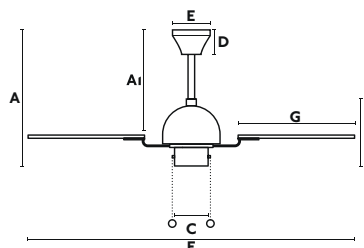

A	A1
510/20.08"	450/17.72"
B	C
350/13.78"	370/14.57"
D	E
60/2.4"	130/5.12"
F	G
Ø1320/52"	600/23.62"
Downrod L	Downrod Ø
152/5.98"	21/0.83"