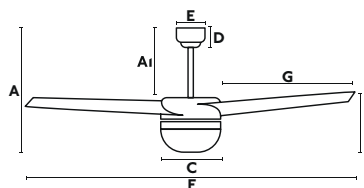

A	A1
460/18.11"	320/12.6"
B	C
100/3.94"	210/8.27"
D	E
75/3"	140/5.51"
F	G
ø1050/41.3"	420/16.54"
Downrod L	Downrod ø
235/9.25"	21/0.83"