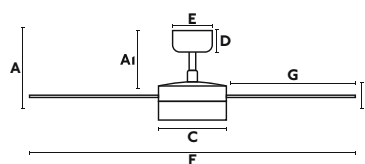

A	A1
276/10.87"	180/7.09"
B	C
80/3.15"	150/5.91"
D	E
60/2.4"	130/5.12"
F	G
ø1060/41.7"	500/19.69"
Downrod L	Downrod ø
100/3.94"	26/1.02"

*Order your Smart Fan with the reference of the fan finished in WP and add the reference 34151-04 of the gear. The price of the gear is with PRO35 discount.