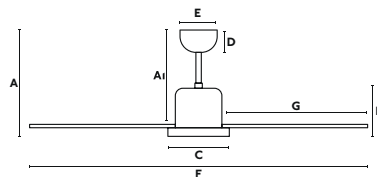

A	A1
460/18.11"	425/16.73"
B	C
220/8.66"	240/9.45"
D	E
50/2"	150/5.91"
F	G
ø2130/83.9"	950/37.4"
Downrod L	Downrod ø
230/9.06"	26/1.02"