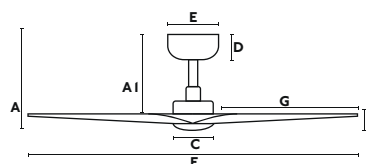

A	A1
270/10.63"	200/7.87"
B	C
80/3.15"	100/3.94"
D	E
60/2.4"	130/5.12"
F	G
ø900/35.4"	430/16.93"
Downrod L	Downrod ø
101/3.98"	26/1.02"

*Order your Smart Fan with the reference of the fan finished in WP and add the reference 34151-07 of the gear. The price of the gear is with PRO35 discount.