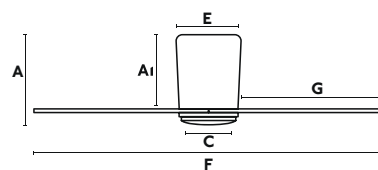

A	A1
190/7.48"	
B	C
155/6.1"	140/5.51"
D	E
	170/6.69"
F	G
∅1320/52"	630/24.8"
Downrod L	Downrod ∅