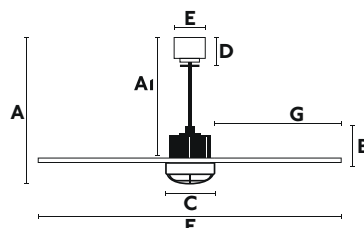

A	A1
390/15.35"	380/14.96"
B	C
180/7.09"	160/6.3"
D	E
55/2.2"	130/5.12"
F	G
ø810/31.9"	358/14.09"
Downrod L	Downrod ø
100-200/3.94"	26/1.02"

*Order your Smart Fan with the reference of the fan finished in WP and add the reference 34150-02 of the gear. The price of the gear is with PRO35 discount.