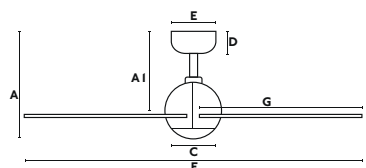

A	A1
248/9.76"	171/6.73"
B	C
132/5.2"	132/5.2"
D	E
60/2.4"	130/5.12"
F	G
ø900/35.4"	439/17.28"
Downrod L	Downrod ø
100/3.94"	26/1.02"

*Order your Smart Fan with the reference of the fan finished in WP and add the reference 34150-27 of the gear. The price of the gear is with PRO35 discount.