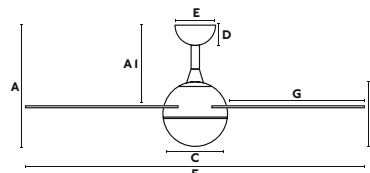

A	A1
420/16.54"	270/10.63"
B	C
260/10.24"	230/9.06"
D	E
70/2.8"	150/5.91"
F	G
ø1300/51.2"	540/21.26"
Downrod L	Downrod ø
150/5.91"	21/0.83"

*Order your Smart Fan with the reference of the fan finished in WP and add the reference 34151-30 of the gear. The price of the gear is with PRO35 discount.