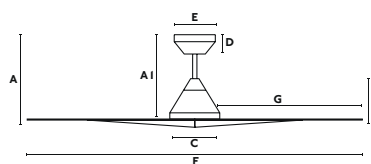

A	A1
355/13.98"	300/11.81"
B	C
170/6.69"	165/6.5"
D	E
70/2.8"	130/5.12"
F	G
ø1320/52"	570/22.44"
Downrod L	Downrod ø
152-254/5.98"	21/0.83"

*Order your Smart Fan with the reference of the fan finished in WP and add the reference 34150-14 of the gear. The price of the gear is with PRO35 discount.