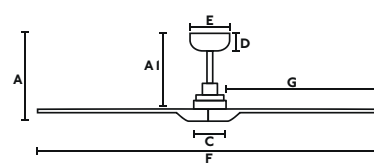

A	A1
243/9.57"	223/8.78"
B	C
82/3.23"	100/3.94"
D	E
59/2.3"	132/5.2"
F	G
Ø1320/52"	592/23.31"
Downrod L	Downrod Ø
101/3.98"	26/1.02"

*Order your Smart Fan with the reference of the fan finished in WP and request the reference of the gear. The price of the gear is with PRO35 discount.