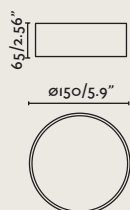

OPTIONAL LIGHT KIT

Taki

3L004 ● black 74,50€
3L004 white 74,50€

Power	18W
Dimmable K	2700 - 4350 - 6000K
CRI	>80
Driver incl.	Yes
Material Diff	PC

Color temperature adjustable