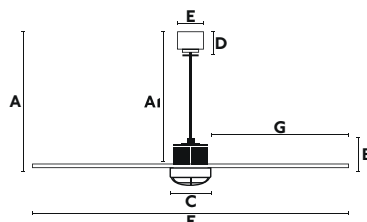

33418-10 727,40€  
33418WP-10 707,40€ \*Smart Fan  
Body Copper  
Blades Matt Black

Smart option

3 downrods included  
100 / 200 / 450mm

<b>Material</b>	Body Steel	<b>Power</b>	16W
	Blades PC	<b>Lumen Output</b>	709lm
<b>W</b>	4-6-9-13-22-32	<b>Light Source</b>	SMD LED 3000K
<b>RPM</b>	51-77-103-129-155-185	<b>CRI</b>	>80
<b>Airflow</b>	145.66 m3 min	<b>Driver incl.</b>	Yes
<b>V/Hz</b>	220V-240V/50-60Hz	<b>Material Diff</b>	Glass
<b>Incl. downrod</b>	100-200-460 mm		
<b>Opt. downrod</b>	Page 282		