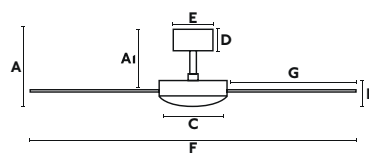

A	A1
310/12.2"	246/9.69"
B	C
80/3.15"	248/9.76"
D	E
60/2.4"	150/5.91"
F	G
ø1060/41.7"	410/16.14"
Downrod L	Downrod ø
152/5.98"	26/1.02"

*Order your Smart Fan with the reference of the fan finished in WP and add the reference 34150-37 of the gear. The price of the gear is with PRO35 discount.