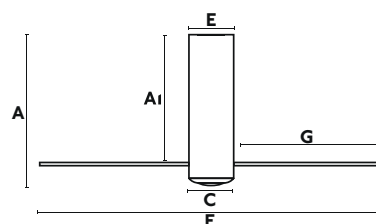

A	A1
450/17.72"	420/16.54"
B	C
420/16.54"	160/6.3"
D	E
	130/5.12"
F	G
ø1280/50.4"	430/16.93"
Downrod L	Downrod ø
460/18.11"	26/1.02"

*Order your Smart Fan with the reference of the fan finished in WP and add the reference 34150 of the gear. The price of the gear is with PRO35 discount.