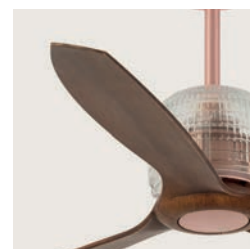

Aesthetic glass

Material	Body Steel
	Blades PC
W	4-6-9-13-22-32
RPM	51-77-103-129-155-185
Airflow	145.66 m3 min
V/Hz	220V-240V/50-60Hz
Incl. downrod	100-200-460 mm
Opt. downrod	Page 282