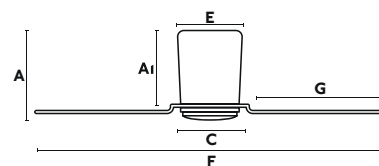

A	A1
215.25/8.47"	190/7.48"
B	C
190/7.48"	180/7.09"
D	E
	170/6.69"
F	G
∅1320/52"	570/22.44"
Downrod L	Downrod ∅