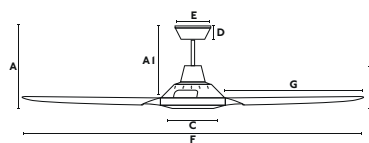

# Meno L

Ø 135  
CM

> 17,6-28 M2  
190-300 SQ.FT

SUMMER  
WINTER

INCLINING  
ROOF

**33782 256,70€**  
**Body Matt White**  
**Blades Matt White**

Programmable 1-2-4-8h

- Material**      **Body** Steel
- Blades** ABS
- W**                22-43-85
- RPM**           108-162-235
- Airflow**        192 m3 min
- V/Hz**           220V-240V/50-60Hz
- Accessories** ☉ 33928 Wall Control 3 speeds
- 33929 Remote Control/dimer-on-off
- 33937 Remote Control/Programmer