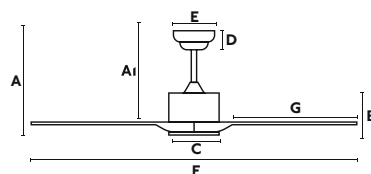

A	A1
285/11.22"	235/9.25"
B	C
180/7.09"	
D	E
60/2.4"	140/5.51"
F	G
ø1320/52"	590/23.23"
Downrod L	Downrod ø
100-152/3.94"	21/0.83"

*Order your Smart Fan with the reference of the fan finished in WP and add the reference 34150-38 of the gear. The price of the gear is with PRO35 discount.