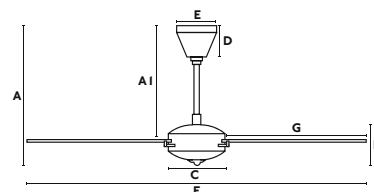

A	A1
520/20.47"	410/16.14"
B	C
200/7.87"	230/9.06"
D	E
145/5.7"	160/6.3"
F	G
ø1800/70.9"	780/30.71"
Downrod L	Downrod ø
203-305-510/7.99"	21/0.83"