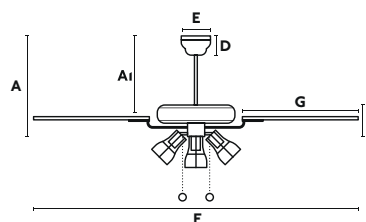

Reversible blades

<b>Material</b>	<b>Body</b> Steel	<b>Light Source</b>	3 E27 max. 15W
	<b>Blades</b> Plywood	<b>Bulb incl.</b>	No
<b>W</b>	14-23-51	<b>Recom. Bulb</b>	17463
<b>RPM</b>	115-150-205		
<b>Airflow</b>	94.57 m3 min		
<b>V/Hz</b>	220V-240V/50-60Hz		
<b>Accessories</b> ☉	33928 Wall Control 3 speeds		
	33929 Remote Control/dimer-on-off		
	33937 Remote Control/Programmer		
<b>Opt. downrod</b>	Page 282		