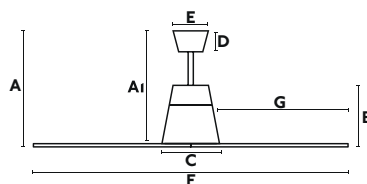

Wooden finish

IP44 outdoor

Smart option

**Material** Body Steel  
Blades ABS  
**W** 3-5-8-12-21-31  
**RPM** 50-71-93-115-138-162  
**Airflow** 183.09 m3 min  
**V/Hz** 220V-240V/50-60Hz  
**Opt. downrod** Page 282