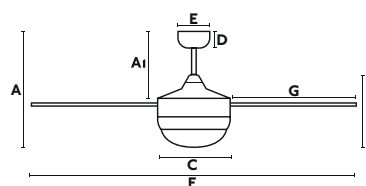

A	A1
415/16.34"	330/12.99"
B	C
280/11.02"	270/10.63"
D	E
50/2"	150/5.91"
F	G
Ø1320/52"	520/20.47"