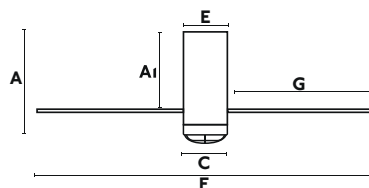

A	A1
324/12.76"	250/9.84"
B	C
250/9.84"	160/6.3"
D	E
	130/5.12"
F	G
ø1280/50.4"	430/16.93"
Downrod L	Downrod ø
200/7.87"	26/1.02"

*Order your Smart Fan with the reference of the fan finished in WP and add the reference 34150 of the gear. The price of the gear is with PRO35 discount.