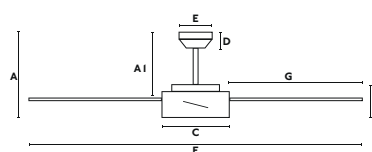

A	A1
340/13.39"	300/11.81"
B	C
130/5.12"	250/9.84"
D	E
70/2.8"	130/5.12"
F	G
ø1330/52.4"	540/21.26"
Downrod L	Downrod ø
153/6.02"	21/0.83"