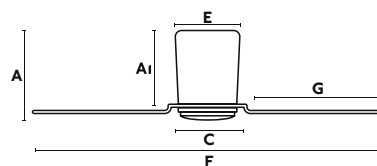

A	A1
215/8.46"	
B	C
250/9.84"	180/7.09"
D	E
	170/6.69"
F	G
Ø1320/52"	570/22.44"
Downrod L	Downrod Ø