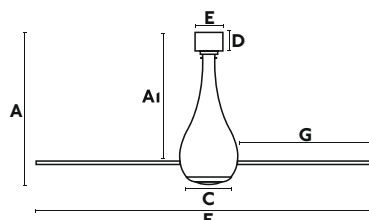

A	A1
450/17.72"	420/16.54"
B	C
420/16.54"	160/6.3"
D	E
60/2.4"	130/5.12"
F	G
ø1280/50.4"	555/21.85"
Downrod L	Downrod ø
200/7.87"	26/1.02"

*Order your Smart Fan with the reference of the fan finished in WP and add the reference 34150 of the gear. The price of the gear is with PRO35 discount.