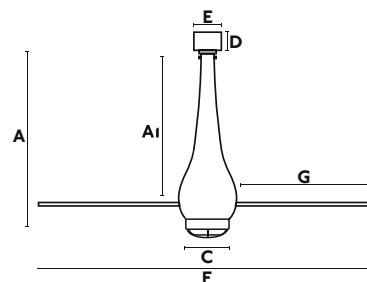

A	A1
674/26.54"	760/29.92"
B	C
630/24.8"	160/6.3"
D	E
60/2.4"	130/5.12"
F	G
ø1280/50.4"	555/21.85"
Downrod L	Downrod ø
460/18.11"	26/1.02"

*Order your Smart Fan with the reference of the fan finished in WP and add the reference 34150 of the gear. The price of the gear is with PRO35 discount.