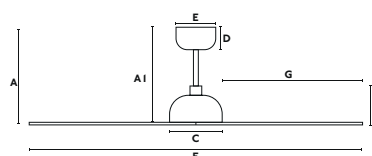

A	A1
250/9.84"	250/9.84"
B	C
130/5.12"	170/6.69"
D	E
55/2.2"	130/5.12"
F	G
Ø1320/52"	580/22.83"
Downrod L	Downrod Ø
128/5.04"	21/0.83"

*Order your Smart Fan with the reference of the fan finished in WP and add the reference 34150-03 of the gear. The price of the gear is with PRO35 discount.