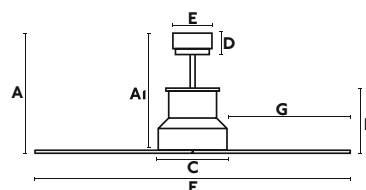

A	A1
390/15.35"	355/13.98"
B	C
210/8.27"	190/7.48"
D	E
55/2.2"	130/5.12"
F	G
Ø1270/50"	530/20.87"
Downrod L	Downrod Ø
153/6.02"	21/0.83"

*Order your Smart Fan with the reference of the fan finished in WP and add the reference 34150-08 of the gear. The price of the gear is with PRO35 discount.