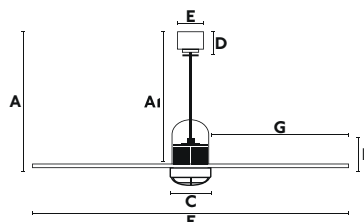

A	A1
484/19.06"	420/16.54"
B	C
	160/6.3"
D	E
60/2.4"	130/5.12"
F	G
ø1280/50.4"	555/21.85"
Downrod L	Downrod ø
100-200-460/3.94"	26/1.02"

*Order your Smart Fan with the reference of the fan finished in WP and add the reference 34150 of the gear. The price of the gear is with PRO35 discount.