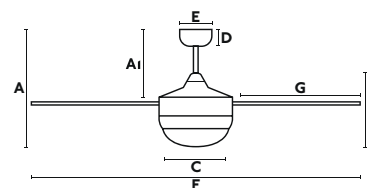

A	A1
405/15.94"	270/10.63"
B	C
280/11.02"	160/6.3"
D	E
60/2.4"	130/5.12"
F	G
Ø1070/42.1"	425/16.73"
Downrod L	Downrod Ø
152/5.98"	21/0.83"

Opt. downrod Page 282