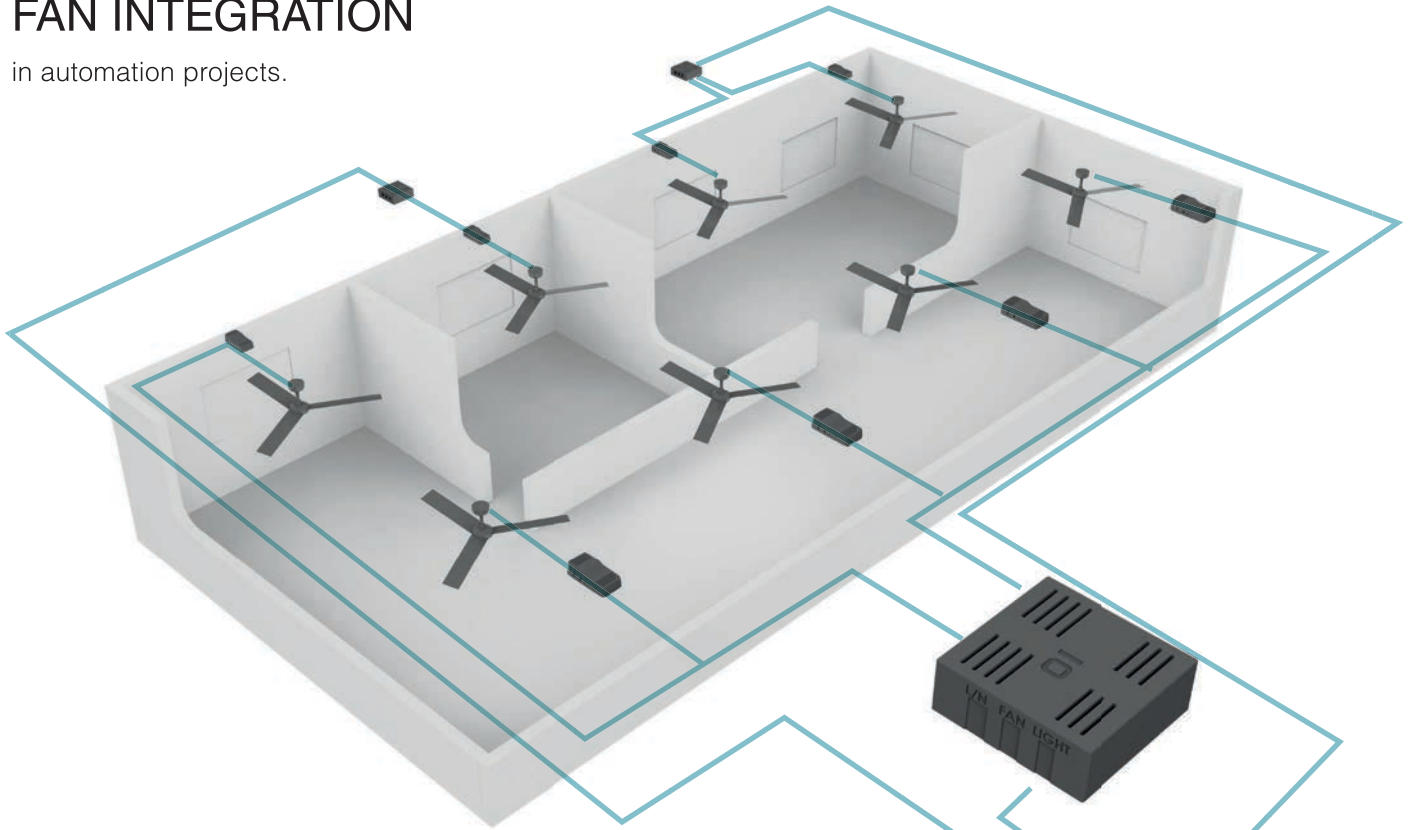

# FAN INTEGRATION

in automation projects.

Fan Integration in automation systems for Faro WP fans by 0-10/1 10V speed and light control.

Manage up to 128 fans per gateway

\*Control panel not included

\*Automation control not included