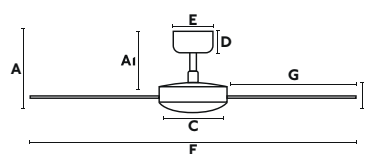

A	A1
232/9.13"	194/7.64"
B	C
83/3.27"	151/5.94"
D	E
60/2.4"	130/5.12"
F	G
ø1060/41.7"	630/24.8"
Downrod L	Downrod ø
100/3.94"	26/1.02"

*Order your Smart Fan with the reference of the fan finished in WP and add the reference 34151-01 of the gear. The price of the gear is with PRO35 discount.