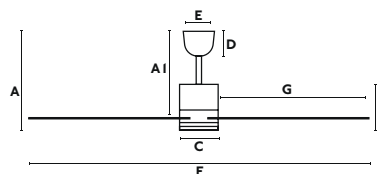

A	A1
670/26.38"	630/24.8"
B	C
200/7.87"	300/11.81"
D	E
170/6.7"	240/9.45"
F	G
ø3050/120.1"	1400/55.12"
Downrod L	Downrod ø
508/20"