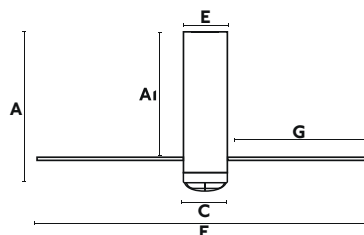

A	A1
484/19.06"	420/16.54"
B	C
420/16.54"	160/6.3"
D	E
	130/5.12"
F	G
ø1280/50.4"	430/16.93"
Downrod L	Downrod ø
460/18.11"	26/1.02"

*Order your Smart Fan with the reference of the fan finished in WP and add the reference 34150 of the gear. The price of the gear is with PRO35 discount.