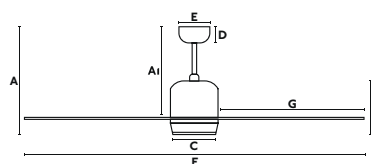

A	A1
500/19.69"	440/17.32"
B	C
290/11.42"	220/8.66"
D	E
60/2.4"	140/5.51"
F	G
ø1685/66.3"	750/29.53"
Downrod L	Downrod ø
230/9.06"	26/1.02"