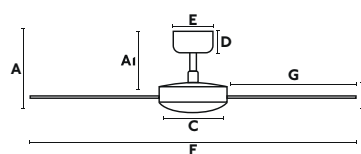

A	A1
232/9.13"	180/7.09"
B	C
80/3.15"	150/5.91"
D	E
60/2.4"	130/5.12"
F	G
ø1060/41.7"	500/19.69"
Downrod L	Downrod ø
100/3.94"	26/1.02"

*Order your Smart Fan with the reference of the fan finished in WP and add the reference 34151-04 of the gear. The price of the gear is with PRO35 discount.