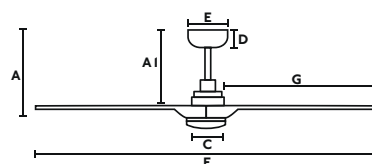

A	A1
270/10.63"	200/7.87"
B	C
80/3.15"	100/3.94"
D	E
60/2.4"	130/5.12"
F	G
ø900/35.4"	430/16.93"
Downrod L	Downrod ø
101/3.98"	26/1.02"

*Order your Smart Fan with the reference of the fan finished in WP and add the reference 34151-08 of the gear. The price of the gear is with PRO35 discount.