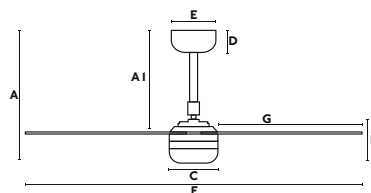

A	A1
263/10.35"	173/6.81"
B	C
106/4.17"	120/4.72"
D	E
60/2.4"	130/5.12"
F	G
ø900/35.4"	441/17.36"
Downrod L	Downrod ø
101/3.98"	26/1.02"

*Order your Smart Fan with the reference of the fan finished in WP and add the reference 34151-06 of the gear. The price of the gear is with PRO35 discount.